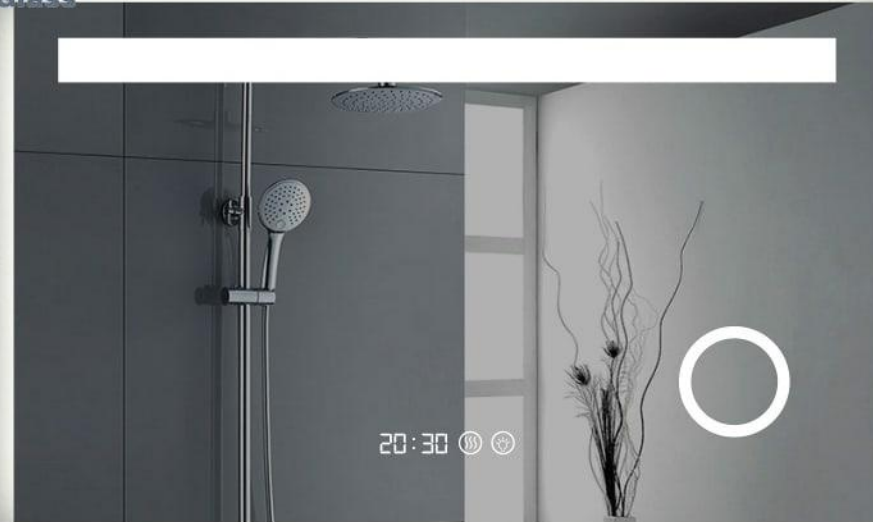

Tider Glass