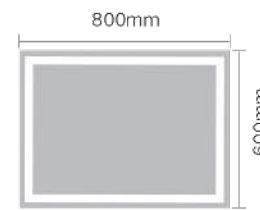

Size: 800x600mm
Model: JTSM-R01-3224