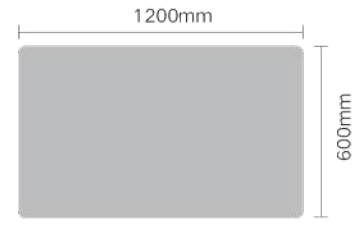

Size: 1000x600mm

Model: JTFM-I02-4024

The material and color of the outer frame can be customized  
外框材质、颜色可定制

Size: 700x500mm

Model: JTFM-R05-2820

Size: 800x500mm

Model: JTFM-R05-3220

Size: 1000x600mm

Model: JTFM-R05-4024

Size: 600x800mm  
Model: JTBM-O03-2432

Size: 500x700mm  
Model: JTBM-R10-2028

Size: 800x600mm  
Model: JTBM-R10-3224

Size: 1200x600mm  
Model: JTBM-R10-4824

Functions: Single touch switch, White light, HD magnifying glass, Double-sided glass door  
 功能：单触控开关，白光，高清放大镜，双面玻璃门