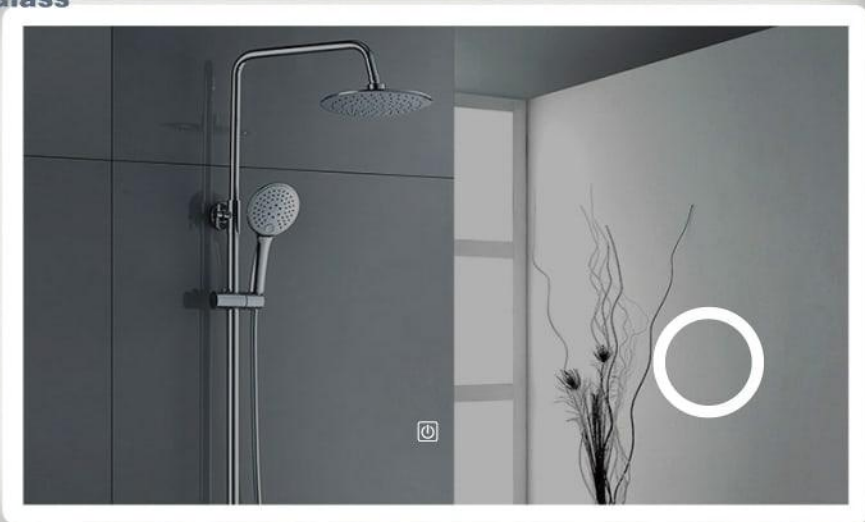

Tider Glass