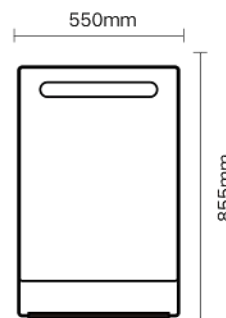

Function: Hand sensor switch, Brightness dimming, Shelf
功能: 手感应开关, 亮度调节, 置物架