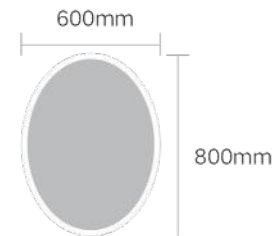

Size: 600x800mm
Model: JTBM-002-24