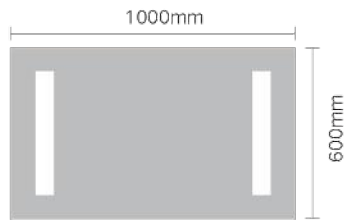

Size: 1000x600mm
Model: JTBM-R06-4024