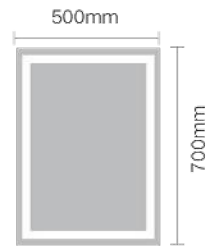

Function: Calendar/Time+Temperature + Bluetooth music display function + Defogging
功能: 日历/时间+温度+蓝牙音乐显示功能+除雾功能

Size: 500x700mm
Model: JTSM-R01-2028