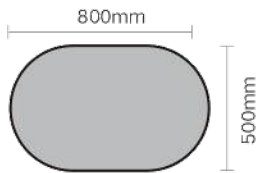

Model: JTBM-R12-4824

Size: 1500x700mm

Model: JTBM-R12-6028

The material and color of the outer frame can be customized  
外框材质、颜色可定制

Size: 700x500mm

Model: JTFM-I02-2820

Size: 800x500mm

Model: JTFM-I02-3220