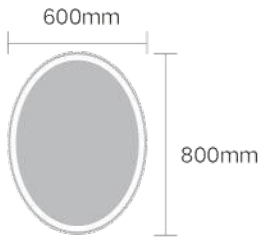

Size:  $\Phi$ 600mm

Model: JTBM-C01-24

Size:  $\Phi$ 800mm

Model: JTBM-C01-32

Size:  $\Phi$ 600mm

Model: JTBM-C02-24

Size:  $\Phi$ 800mm

Model: JTBM-C02-32

Size:  $\Phi$ 600mm  
 Model: JTSM-C01-24

Size:  $\Phi$ 800mm  
 Model: JTSM-C01-32

Size:  $\Phi$ 600mm  
 Model: JTSM-C02-24

Size:  $\Phi$ 800mm  
 Model: JTSM-C02-32

**TIDER**  
Tider Glass

Function: Single touch switch, Brightness dimming , 3 Color temperature adjustable.  
功能: 单触控开关, 亮度调节, 3种色温调节