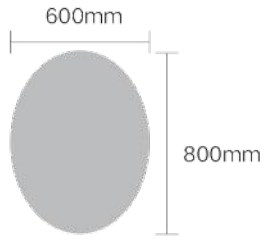

Size: 600x800mm
Model: JTBM-O03-2432