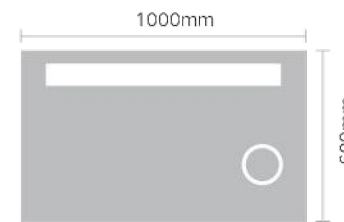

Size: 500x700mm  
 Model: JTBM-R01-2028

Size: 800x600mm  
 Model: JTBM-R01-3224

Size: 1000x600mm  
 Model: JTBM-R01-4024

Size: 500x700mm  
 Model: JTBM-R02-2028

Size: 800x600mm  
 Model: JTBM-R02-3224

Size: 1000x600mm  
 Model: JTBM-R02-4024

Size : 500x700mm  
 Model : JTSM-R02-2028

Size : 800x600mm  
 Model : JTSM-R02-3224

Size : 1000x600mm  
 Model : JTSM-R02-4024

Size : 500x700mm  
 Model : JTSM-R03-2028

Size : 800x600mm  
 Model : JTSM-R03-3224

Size: 1000x600mm  
Model: JTBM-R09-4024

Tider Glass

Function: Double touch switch, Time /temperature display+Defogging+5x magnification 功能: 双触控开关, 时间和温度显示, 除雾功能, 5倍放大镜

Size: 800x600mm  
Model: JTSM-R04-3224