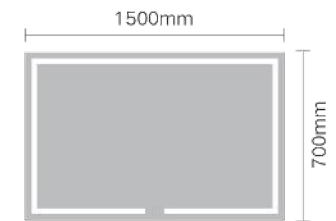

Size:  $\Phi$ 600mm

Model: JTBM-C08-24

Size:  $\Phi$ 800mm

Model: JTBM-C08-32

Function: Double Touch Switch, Brightness dimming, 3Color Temperature Adjustable, Defogging  
 功能: 双触控开关, 亮度调节, 3种色温调节, 除雾功能

Size: 1200x600mm

Model: JTBM-R12-4824

Size: 1500x700mm

Model: JTBM-R12-6028

The material and color of the outer frame can be customized  
外框材质、颜色可定制

Size: 700x500mm

Model: JTFM-I02-2820

Size: 800x500mm

Model: JTFM-I02-3220

Size: 1000x600mm

Model: JTFM-I02-4024

The material and color of the outer frame can be customized  
外框材质、颜色可定制

Size: 700x500mm

Model: JTFM-R05-2820

Size: 800x500mm

Model: JTFM-R05-3220

Size: 1000x600mm