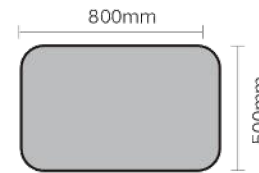

Model: JTBM-R12-4824

Size: 1500x700mm

Model: JTBM-R12-6028

The material and color of the outer frame can be customized  
外框材质、颜色可定制

Size: 700x500mm

Model: JTFM-I02-2820

Size: 800x500mm

Model: JTFM-I02-3220

Size: 1000x600mm

Model: JTFM-I02-4024

The material and color of the outer frame can be customized  
外框材质、颜色可定制

Size: 700x500mm

Model: JTFM-R05-2820

Size: 800x500mm

Model: JTFM-R05-3220

Size: 1000x600mm