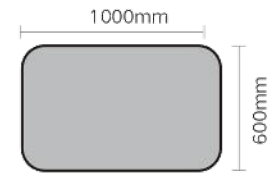

Model: JTBM-R12-4824

Size: 1500x700mm

Model: JTBM-R12-6028

The material and color of the outer frame can be customized  
外框材质、颜色可定制

Size: 700x500mm

Model: JTFM-I02-2820

Size: 800x500mm

Model: JTFM-I02-3220

Size: 1000x600mm

Model: JTFM-I02-4024

The material and color of the outer frame can be customized  
外框材质、颜色可定制

Size: 700x500mm

Model: JTFM-R05-2820

Size: 800x500mm

Model: JTFM-R05-3220

Size: 1000x600mm