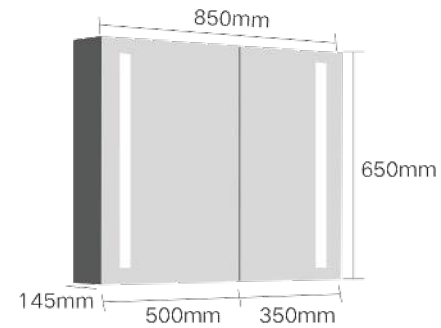

Functions: Double touch switch, White light, Defogging, Double-sided glass door
功能：双触控开关，白光，除雾，双面玻璃门