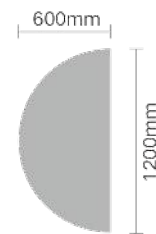

Size: Φ 1200mm
Model: JTBM-C03-48