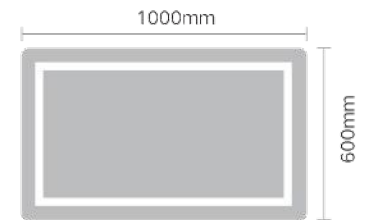

Size: 1000x600mm
Model: JTBM-R07-4024