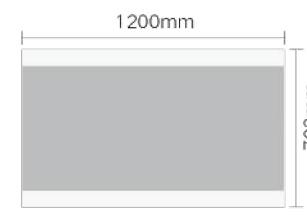

Size: 1200x700mm

Model: JTBM-R10-4828