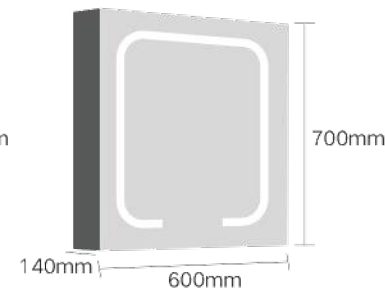

Functions: Single touch switch, White light, Single glass door  
 功能：单触控开关，白光，单面玻璃门

Functions: Double touch switch, Time /temperature display+Defogging, Single glass door  
 功能：双触控开关，白光，除雾，单面玻璃门

Size: 500x700x140mm  
 Model: JTCM-R03-2028

Size: 600x700x140mm  
 Model: JTCM-R03-2428

Size: 500x700x140mm  
 Model: JTCM-R04-2028

Size: 600x700x140mm  
 Model: JTCM-R04-2428

Name: full length mirror  
Size: 400x1200mm  
Model: JTIM-R01-1648

Name: full length mirror  
Size: 450x1500mm  
Model: JTIM-R01-1860