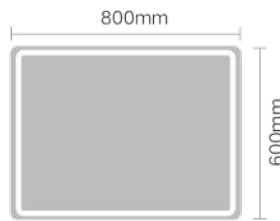

Size: 800x600mm
Model: JTBM-R04-3224