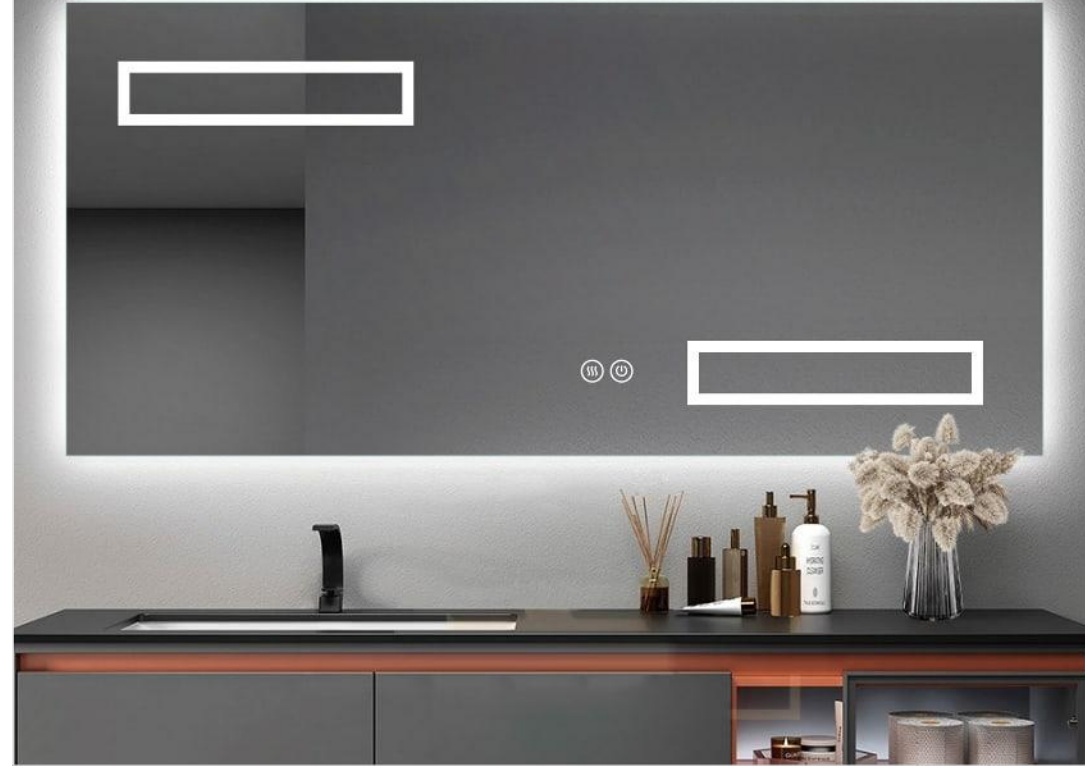

Function: Double Touch Switch, Brightness dimming, 3Color Temperature Adjustable, Defogging
功能: 双触控开关, 亮度调节, 3种色温调节, 除雾功能