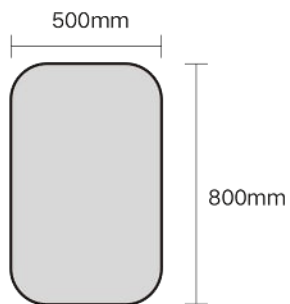

Size:  $\Phi$ 600mm

Model: JTBM-C01-24

Size:  $\Phi$ 800mm

Model: JTBM-C01-32

Size:  $\Phi$ 600mm

Model: JTBM-C02-24

Size:  $\Phi$ 800mm

Model: JTBM-C02-32

Size: 500x700mm  
 Model: JTBM-R01-2028

Size: 800x600mm  
 Model: JTBM-R01-3224

Size: 1000x600mm  
 Model: JTBM-R01-4024

Size: 500x700mm  
 Model: JTBM-R02-2028

Size: 800x600mm  
 Model: JTBM-R02-3224

Size: 1000x600mm  
 Model: JTBM-R02-4024

Size: 600mm

Model: JTBM-C04-24

Size: 800mm

Model: JTBM-C04-32

Function: Double Touch Switch, Brightness dimming, 3Color Temperature Adjustable, Defogging  
 功能: 双触控开关, 亮度调节, 3种色温调节, 除雾功能

Size: 500x800mm  
 Model: JTFM-R02-2032