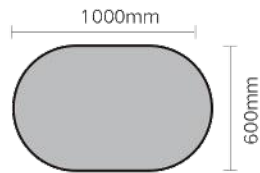

Model: JTBM-R12-4824

Size: 1500x700mm

Model: JTBM-R12-6028

The material and color of the outer frame can be customized  
外框材质、颜色可定制

Size: 700x500mm

Model: JTFM-I02-2820

Size: 800x500mm

Model: JTFM-I02-3220