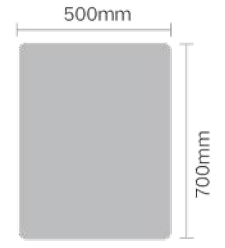

Model: JTBM-R12-4824

Size: 1500x700mm

Model: JTBM-R12-6028

The material and color of the outer frame can be customized  
外框材质、颜色可定制

Size: 700x500mm

Model: JTFM-I02-2820

Size: 800x500mm

Model: JTFM-I02-3220

Size: 1000x600mm

Model: JTFM-I02-4024

The material and color of the outer frame can be customized  
外框材质、颜色可定制

Size: 700x500mm

Model: JTFM-R05-2820

Size: 800x500mm

Model: JTFM-R05-3220

Size: 1000x600mm

Model: JTFM-R05-4024

Size: 600x800mm  
Model: JTBM-O03-2432

Size: 500x700mm  
Model: JTBM-R10-2028

Size: 800x600mm  
Model: JTBM-R10-3224

Size: 1200x600mm  
Model: JTBM-R10-4824

Functions: Single touch switch, White light, HD magnifying glass, Double-sided glass door  
 功能：单触控开关，白光，高清放大镜，双面玻璃门

Size: 600x700x140mm  
 Model: JTCM-R03-2428

Size: 500x700x140mm  
 Model: JTCM-R04-2028

Size: 600x700x140mm  
 Model: JTCM-R04-2428

Name: full length mirror  
Size: 400x1200mm  
Model: JTIM-R01-1648

Name: full length mirror  
Size: 450x1500mm  
Model: JTIM-R01-1860