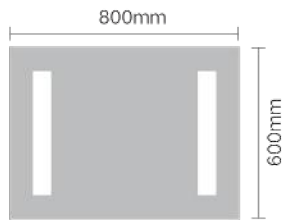

Size: 800x600mm
Model: JTBM-R06-3224