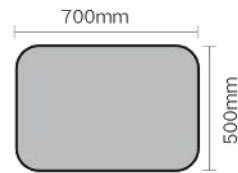

Model: JTBM-R12-4824

Size: 1500x700mm

Model: JTBM-R12-6028

The material and color of the outer frame can be customized  
外框材质、颜色可定制

Size: 700x500mm

Model: JTFM-I02-2820

Size: 800x500mm

Model: JTFM-I02-3220

Size: 1000x600mm

Model: JTFM-I02-4024

The material and color of the outer frame can be customized  
外框材质、颜色可定制

Size: 700x500mm

Model: JTFM-R05-2820

Size: 800x500mm

Model: JTFM-R05-3220

Size: 1000x600mm