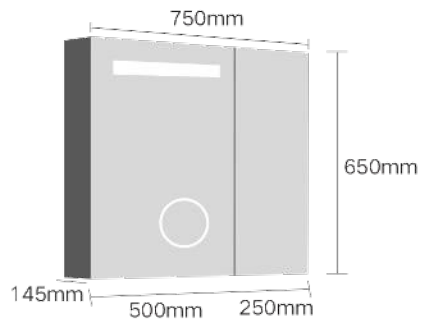

Model: JTBM-R12-4824

Size: 1500x700mm

Model: JTBM-R12-6028

The material and color of the outer frame can be customized  
外框材质、颜色可定制

Size: 700x500mm

Model: JTFM-I02-2820

Size: 800x500mm

Model: JTFM-I02-3220

Size: 1000x600mm

Model: JTFM-I02-4024

The material and color of the outer frame can be customized  
外框材质、颜色可定制

Size: 700x500mm

Model: JTFM-R05-2820

Size: 800x500mm

Model: JTFM-R05-3220

Size: 1000x600mm

Model: JTFM-R05-4024

Size: 600x800mm  
Model: JTBM-O03-2432

Size: 500x700mm  
Model: JTBM-R10-2028

Size: 800x600mm  
Model: JTBM-R10-3224

Size: 1200x600mm  
Model: JTBM-R10-4824

Functions: Single touch switch, White light, HD magnifying glass, Double-sided glass door  
 功能：单触控开关，白光，高清放大镜，双面玻璃门

Name: Mirror cabinet  
 Size: 750x650x145mm  
 Model: JTCM-R01-3026

Functions: Double touch switch, White light, Defogging, Double-sided glass door  
 功能：双触控开关，白光，除雾，双面玻璃门

Name: Mirror cabinet  
 Size: 850x650x145mm  
 Model: JTCM-R02-3426