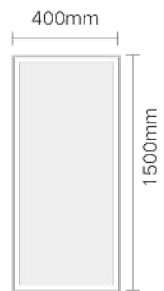

Size: 600x700x140mm  
 Model: JTCM-R03-2428

Size: 500x700x140mm  
 Model: JTCM-R04-2028

Size: 600x700x140mm  
 Model: JTCM-R04-2428

Name: full length mirror  
Size: 400x1200mm  
Model: JTIM-R01-1648

Name: full length mirror  
Size: 450x1500mm  
Model: JTIM-R01-1860

Name: full length mirror  
Size: 450x1500mm  
Model: JTIM-C03-1860

Name: full length mirror  
Size: 450x1600mm  
Model: JTIM-C03-1864

Name : full length mirror  
Size : 400x1500mm  
Model : JTIM-R02-1660

Name : full length mirror  
Size : 500x1600mm  
Model : JTIM-R02-2063

Name : full length mirror  
Size : 500x1500mm  
Model : JTIM-R03-2060

Name : full length mirror  
Size : 500x1600mm  
Model : JTIM-R03-2063

Name : full length mirror  
Size : 450x1200mm  
Model : JTIM-R04-1848

Name : full length mirror  
Size : 550x1500mm  
Model : JTIM-R04-2260

Name : full length mirror  
Size : 286x1597mm  
Model : JTIM-R05-1263