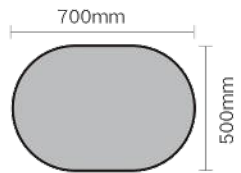

Model: JTBM-R12-4824

Size: 1500x700mm

Model: JTBM-R12-6028

The material and color of the outer frame can be customized  
外框材质、颜色可定制

Size: 700x500mm

Model: JTFM-I02-2820

Size: 800x500mm

Model: JTFM-I02-3220