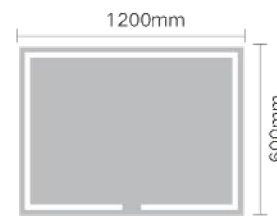

Size:  $\Phi$ 600mm

Model: JTBM-C08-24

Size:  $\Phi$ 800mm

Model: JTBM-C08-32

Function: Double Touch Switch, Brightness dimming, 3Color Temperature Adjustable, Defogging  
 功能: 双触控开关, 亮度调节, 3种色温调节, 除雾功能

Size: 1200x600mm

Model: JTBM-R12-4824

Size: 1500x700mm

Model: JTBM-R12-6028

The material and color of the outer frame can be customized  
外框材质、颜色可定制

Size: 700x500mm

Model: JTFM-I02-2820

Size: 800x500mm

Model: JTFM-I02-3220

Size: 1000x600mm

Model: JTFM-I02-4024

The material and color of the outer frame can be customized  
外框材质、颜色可定制

Size: 700x500mm

Model: JTFM-R05-2820

Size: 800x500mm

Model: JTFM-R05-3220

Size: 1000x600mm

Size: 600x700x140mm  
 Model: JTCM-R03-2428

Size: 500x700x140mm  
 Model: JTCM-R04-2028

Size: 600x700x140mm  
 Model: JTCM-R04-2428

Name: full length mirror  
Size: 400x1200mm  
Model: JTIM-R01-1648

Name: full length mirror  
Size: 450x1500mm  
Model: JTIM-R01-1860