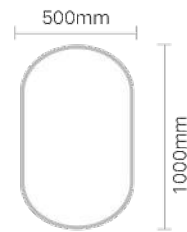

Size:  $\Phi$ 600mm

Model: JTBM-C01-24

Size:  $\Phi$ 800mm

Model: JTBM-C01-32

Size:  $\Phi$ 600mm

Model: JTBM-C02-24

Size:  $\Phi$ 800mm

Model: JTBM-C02-32

Size: 500x700mm  
 Model: JTBM-R01-2028

Size: 800x600mm  
 Model: JTBM-R01-3224

Size: 1000x600mm  
 Model: JTBM-R01-4024

Size: 500x700mm  
 Model: JTBM-R02-2028

Size: 800x600mm  
 Model: JTBM-R02-3224

Size: 1000x600mm  
 Model: JTBM-R02-4024

Size: 500x1000mm  
Model: JTBM-I01-2040

Size: 600x1200mm  
Model: JTBM-I01-2448

Function: Single touch switch, Brightness dimming, 3 Color temperature adjustable.  
功能: 单触控开关, 亮度调节, 3种色温调节

Size: 450x900mm  
Model: JTFM-I01-1836

Size:  $\Phi$ 600mm

Model: JTFM-C01-24

Size:  $\Phi$ 800mm

Model: JTFM-C02-32

Size: 500x700mm

Model: JTFM-R01-2028

Size: 600x600mm

Model: JTFM-R01-2424