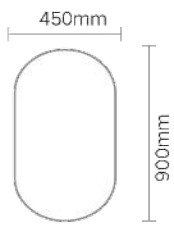

Size: 450x900mm
Model: JTBM-I01-1836