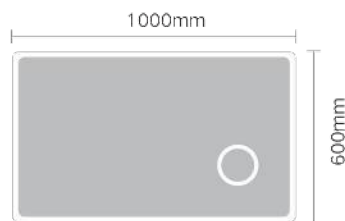

Size : 500x700mm  
 Model : JTSM-R02-2028

Size : 800x600mm  
 Model : JTSM-R02-3224

Size : 1000x600mm  
 Model : JTSM-R02-4024

Size : 500x700mm  
 Model : JTSM-R03-2028

Size : 800x600mm  
 Model : JTSM-R03-3224

Size : 1000x600mm  
 Model : JTSM-R03-4024

Tider Glass

Function: Single touch switch, Brightness dimming, 3 Color temperature adjustable +5x magnification 功能: 单触控开关, 亮度调节, 3种色温调节, 5倍放大镜

Size: 800x600mm  
Model: JTBM-R09-3224