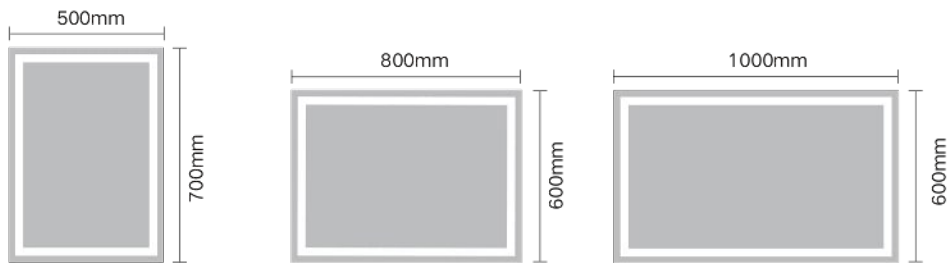

Size: 600x800mm  
Model: JTBM-001-24

**TIDER**  
Tider Glass

Function: Double Touch Switch, Brightness dimming , 3Color Temperature Adjustable, Defogging  
功能: 双触控开关, 亮度调节, 3种色温调节, 除雾功能

Size: 600x800mm  
Model: JTBM-002-24

Size: 500x700mm  
 Model: JTBM-R01-2028

Size: 800x600mm  
 Model: JTBM-R01-3224

Size: 1000x600mm  
 Model: JTBM-R01-4024

Size: 500x700mm  
 Model: JTBM-R02-2028

Size: 800x600mm  
 Model: JTBM-R02-3224

Size: 1000x600mm  
 Model: JTBM-R02-4024