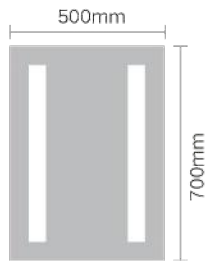

Function: Single touch switch, Brightness dimming , 3 Color temperature adjustable.
功能: 单触控开关, 亮度调节, 3种色温调节

Size: 500x700mm
Model: JTBM-R06-2028