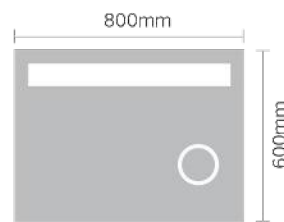

Size: 500x700mm  
 Model: JTBM-R01-2028

Size: 800x600mm  
 Model: JTBM-R01-3224

Size: 1000x600mm  
 Model: JTBM-R01-4024

Size: 500x700mm  
 Model: JTBM-R02-2028

Size: 800x600mm  
 Model: JTBM-R02-3224

Size: 1000x600mm  
 Model: JTBM-R02-4024

Size : 500x700mm  
 Model : JTSM-R02-2028

Size : 800x600mm  
 Model : JTSM-R02-3224

Size : 1000x600mm  
 Model : JTSM-R02-4024

Size : 500x700mm  
 Model : JTSM-R03-2028

Size : 800x600mm  
 Model : JTSM-R03-3224

Size : 1000x600mm  
 Model : JTSM-R03-4024

Tider Glass

Function: Single touch switch, Brightness dimming, 3 Color temperature adjustable +5x magnification 功能: 单触控开关, 亮度调节, 3种色温调节, 5倍放大镜

Size: 800x600mm  
Model: JTBM-R09-3224

Size: 1000x600mm  
Model: JTBM-R09-4024

Tider Glass

Function: Double touch switch, Time /temperature display+Defogging+5x magnification 功能: 双触控开关, 时间和温度显示, 除雾功能, 5倍放大镜

Size: 800x600mm  
Model: JTSM-R04-3224