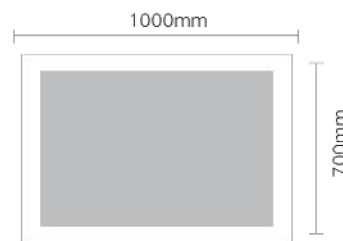

Name: Infinite 3D LED Mirror
Size: 1000x700mm
Model: JTDM-R01-4028