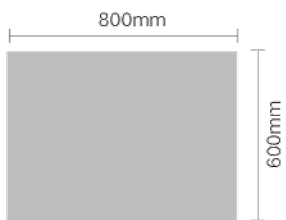

Size : 800x600mm
Model : JTSM-R02-3224