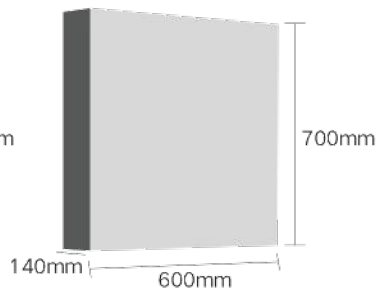

Size: 500x700x140mm
Model: JTCM-R03-2028

Size: 600x700x140mm
Model: JTCM-R03-2428