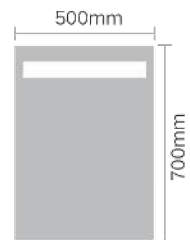

Function: Single touch switch, Brightness dimming, 3 Color temperature adjustable.
功能: 单触控开关, 亮度调节, 3种色温调节

Size: 500x700mm
Model: JTBM-R03-2028