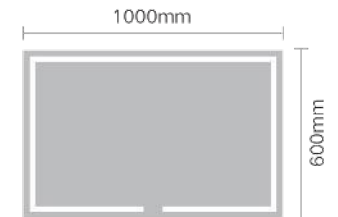

Size: 700x700mm  
Model: JTFM-R04-2828

Size: 800x800mm  
Model: JTFM-R04-3232

Size: 800x600mm  
Model: JTFM-R04-3224

Tider Glass

Function: Double Touch Switch, Brightness dimming , RGB color, Defogging  
功能: 双触控开关, 亮度调节, RGB颜色, 除雾功能