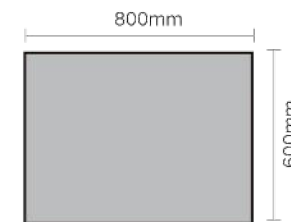

Size:  $\Phi$ 600mm

Model: JTFM-C01-24

Size:  $\Phi$ 800mm

Model: JTFM-C02-32

Size: 500x700mm

Model: JTFM-R01-2028

Size: 600x600mm

Model: JTFM-R01-2424