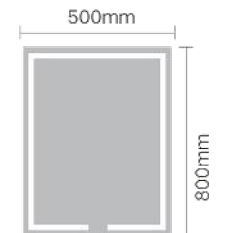

Size: 500x700mm  
 Model: JTBM-R01-2028

Size: 800x600mm  
 Model: JTBM-R01-3224

Size: 1000x600mm  
 Model: JTBM-R01-4024

Size: 500x700mm  
 Model: JTBM-R02-2028

Size: 800x600mm  
 Model: JTBM-R02-3224

Size: 1000x600mm  
 Model: JTBM-R02-4024

Size: 700x700mm  
Model: JTFM-R04-2828

Size: 800x800mm  
Model: JTFM-R04-3232

Size: 800x600mm  
Model: JTFM-R04-3224

Tider Glass

Function: Double Touch Switch, Brightness dimming , RGB color, Defogging  
功能: 双触控开关, 亮度调节, RGB颜色, 除雾功能

Model: JTBM-R12-4824

Size: 1500x700mm

Model: JTBM-R12-6028

The material and color of the outer frame can be customized  
外框材质、颜色可定制

Size: 700x500mm

Model: JTFM-I02-2820

Size: 800x500mm

Model: JTFM-I02-3220

Size: 600x700x140mm  
 Model: JTCM-R03-2428

Size: 500x700x140mm  
 Model: JTCM-R04-2028

Size: 600x700x140mm  
 Model: JTCM-R04-2428

Name: full length mirror  
Size: 400x1200mm  
Model: JTIM-R01-1648

Name: full length mirror  
Size: 450x1500mm  
Model: JTIM-R01-1860