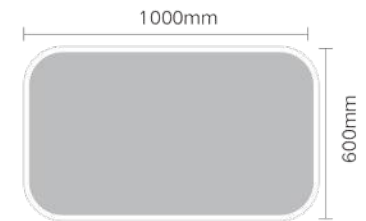

Size: 1000x600mm
Model: JTBM-R05-4024