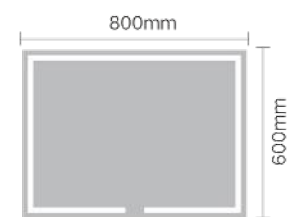

Size: 500x700mm  
 Model: JTBM-R01-2028

Size: 800x600mm  
 Model: JTBM-R01-3224

Size: 1000x600mm  
 Model: JTBM-R01-4024

Size: 500x700mm  
 Model: JTBM-R02-2028

Size: 800x600mm  
 Model: JTBM-R02-3224

Size: 1000x600mm  
 Model: JTBM-R02-4024

Size: 700x700mm  
Model: JTFM-R04-2828

Size: 800x800mm  
Model: JTFM-R04-3232

Size: 800x600mm  
Model: JTFM-R04-3224

Tider Glass

Function: Double Touch Switch, Brightness dimming , RGB color, Defogging  
功能: 双触控开关, 亮度调节, RGB颜色, 除雾功能