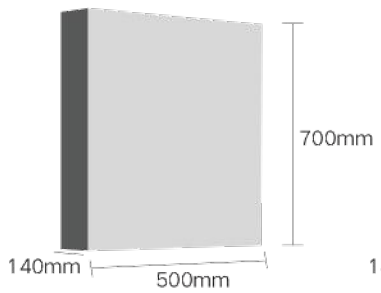

Size: 500x700x140mm
Model: JTCM-R03-2028

Size: 600x700x140mm
Model: JTCM-R03-2428

Size: 500x700x140mm
Model: JTCM-R04-2028

Size: 600x700x140mm
Model: JTCM-R04-2428