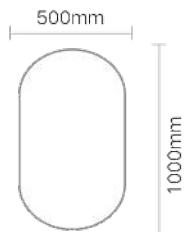

Size: 500x1000mm
Model: JTBM-I01-2040