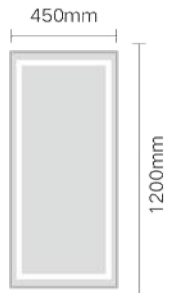

Size: 600x700x140mm  
 Model: JTCM-R03-2428

Size: 500x700x140mm  
 Model: JTCM-R04-2028

Size: 600x700x140mm  
 Model: JTCM-R04-2428

Name: full length mirror  
Size: 400x1200mm  
Model: JTIM-R01-1648

Name: full length mirror  
Size: 450x1500mm  
Model: JTIM-R01-1860

Name: full length mirror  
Size: 450x1500mm  
Model: JTIM-C03-1860

Name: full length mirror  
Size: 450x1600mm  
Model: JTIM-C03-1864

Name : full length mirror  
Size : 400x1500mm  
Model : JTIM-R02-1660

Name : full length mirror  
Size : 500x1600mm  
Model : JTIM-R02-2063

Name : full length mirror  
Size : 500x1500mm  
Model : JTIM-R03-2060

Name : full length mirror  
Size : 500x1600mm  
Model : JTIM-R03-2063

Name : full length mirror  
Size : 450x1200mm  
Model : JTIM-R04-1848

Name : full length mirror  
Size : 550x1500mm  
Model : JTIM-R04-2260

Name : full length mirror  
Size : 286x1597mm  
Model : JTIM-R05-1263