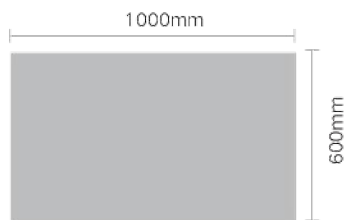

Size : 500x700mm  
 Model : JTSM-R02-2028

Size : 800x600mm  
 Model : JTSM-R02-3224

Size : 1000x600mm  
 Model : JTSM-R02-4024

Size : 500x700mm  
 Model : JTSM-R03-2028

Size : 800x600mm  
 Model : JTSM-R03-3224