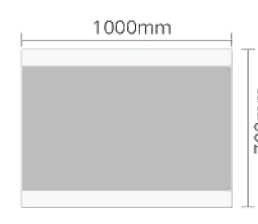

Size: 1000x700mm

Model: JTBM-R10-4028