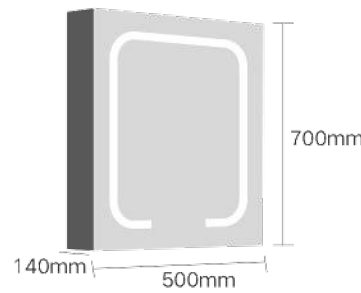

Name: Mirror cabinet  
 Size: 750x650x145mm  
 Model: JTCM-R01-3026

Functions: Double touch switch, White light, Defogging, Double-sided glass door  
 功能：双触控开关，白光，除雾，双面玻璃门

Name: Mirror cabinet  
 Size: 850x650x145mm  
 Model: JTCM-R02-3426

Functions: Single touch switch, White light, Single glass door  
 功能：单触控开关，白光，单面玻璃门

Functions: Double touch switch, Time /temperature display+Defogging, Single glass door  
 功能：双触控开关，白光，除雾，单面玻璃门

Size: 500x700x140mm  
 Model: JTCM-R03-2028

Size: 600x700x140mm  
 Model: JTCM-R03-2428

Size: 500x700x140mm  
 Model: JTCM-R04-2028

Size: 600x700x140mm  
 Model: JTCM-R04-2428

Name: full length mirror  
Size: 400x1200mm  
Model: JTIM-R01-1648

Name: full length mirror  
Size: 450x1500mm  
Model: JTIM-R01-1860