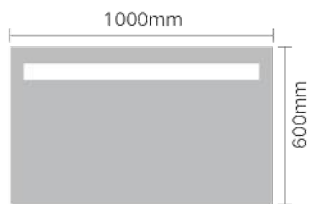

Size: 500x700mm  
 Model: JTBM-R01-2028

Size: 800x600mm  
 Model: JTBM-R01-3224

Size: 1000x600mm  
 Model: JTBM-R01-4024

Size: 500x700mm  
 Model: JTBM-R02-2028

Size: 800x600mm  
 Model: JTBM-R02-3224

Size: 1000x600mm  
 Model: JTBM-R02-4024

Tider Glass

Function: Single touch switch, Brightness dimming, 3 Color temperature adjustable.  
功能: 单触控开关, 亮度调节, 3种色温调节

Size: 500x700mm  
Model: JTBM-R03-2028

Size: 800x600mm  
Model: JTBM-R03-3224

Size: 1000x600mm  
Model: JTBM-R03-4024